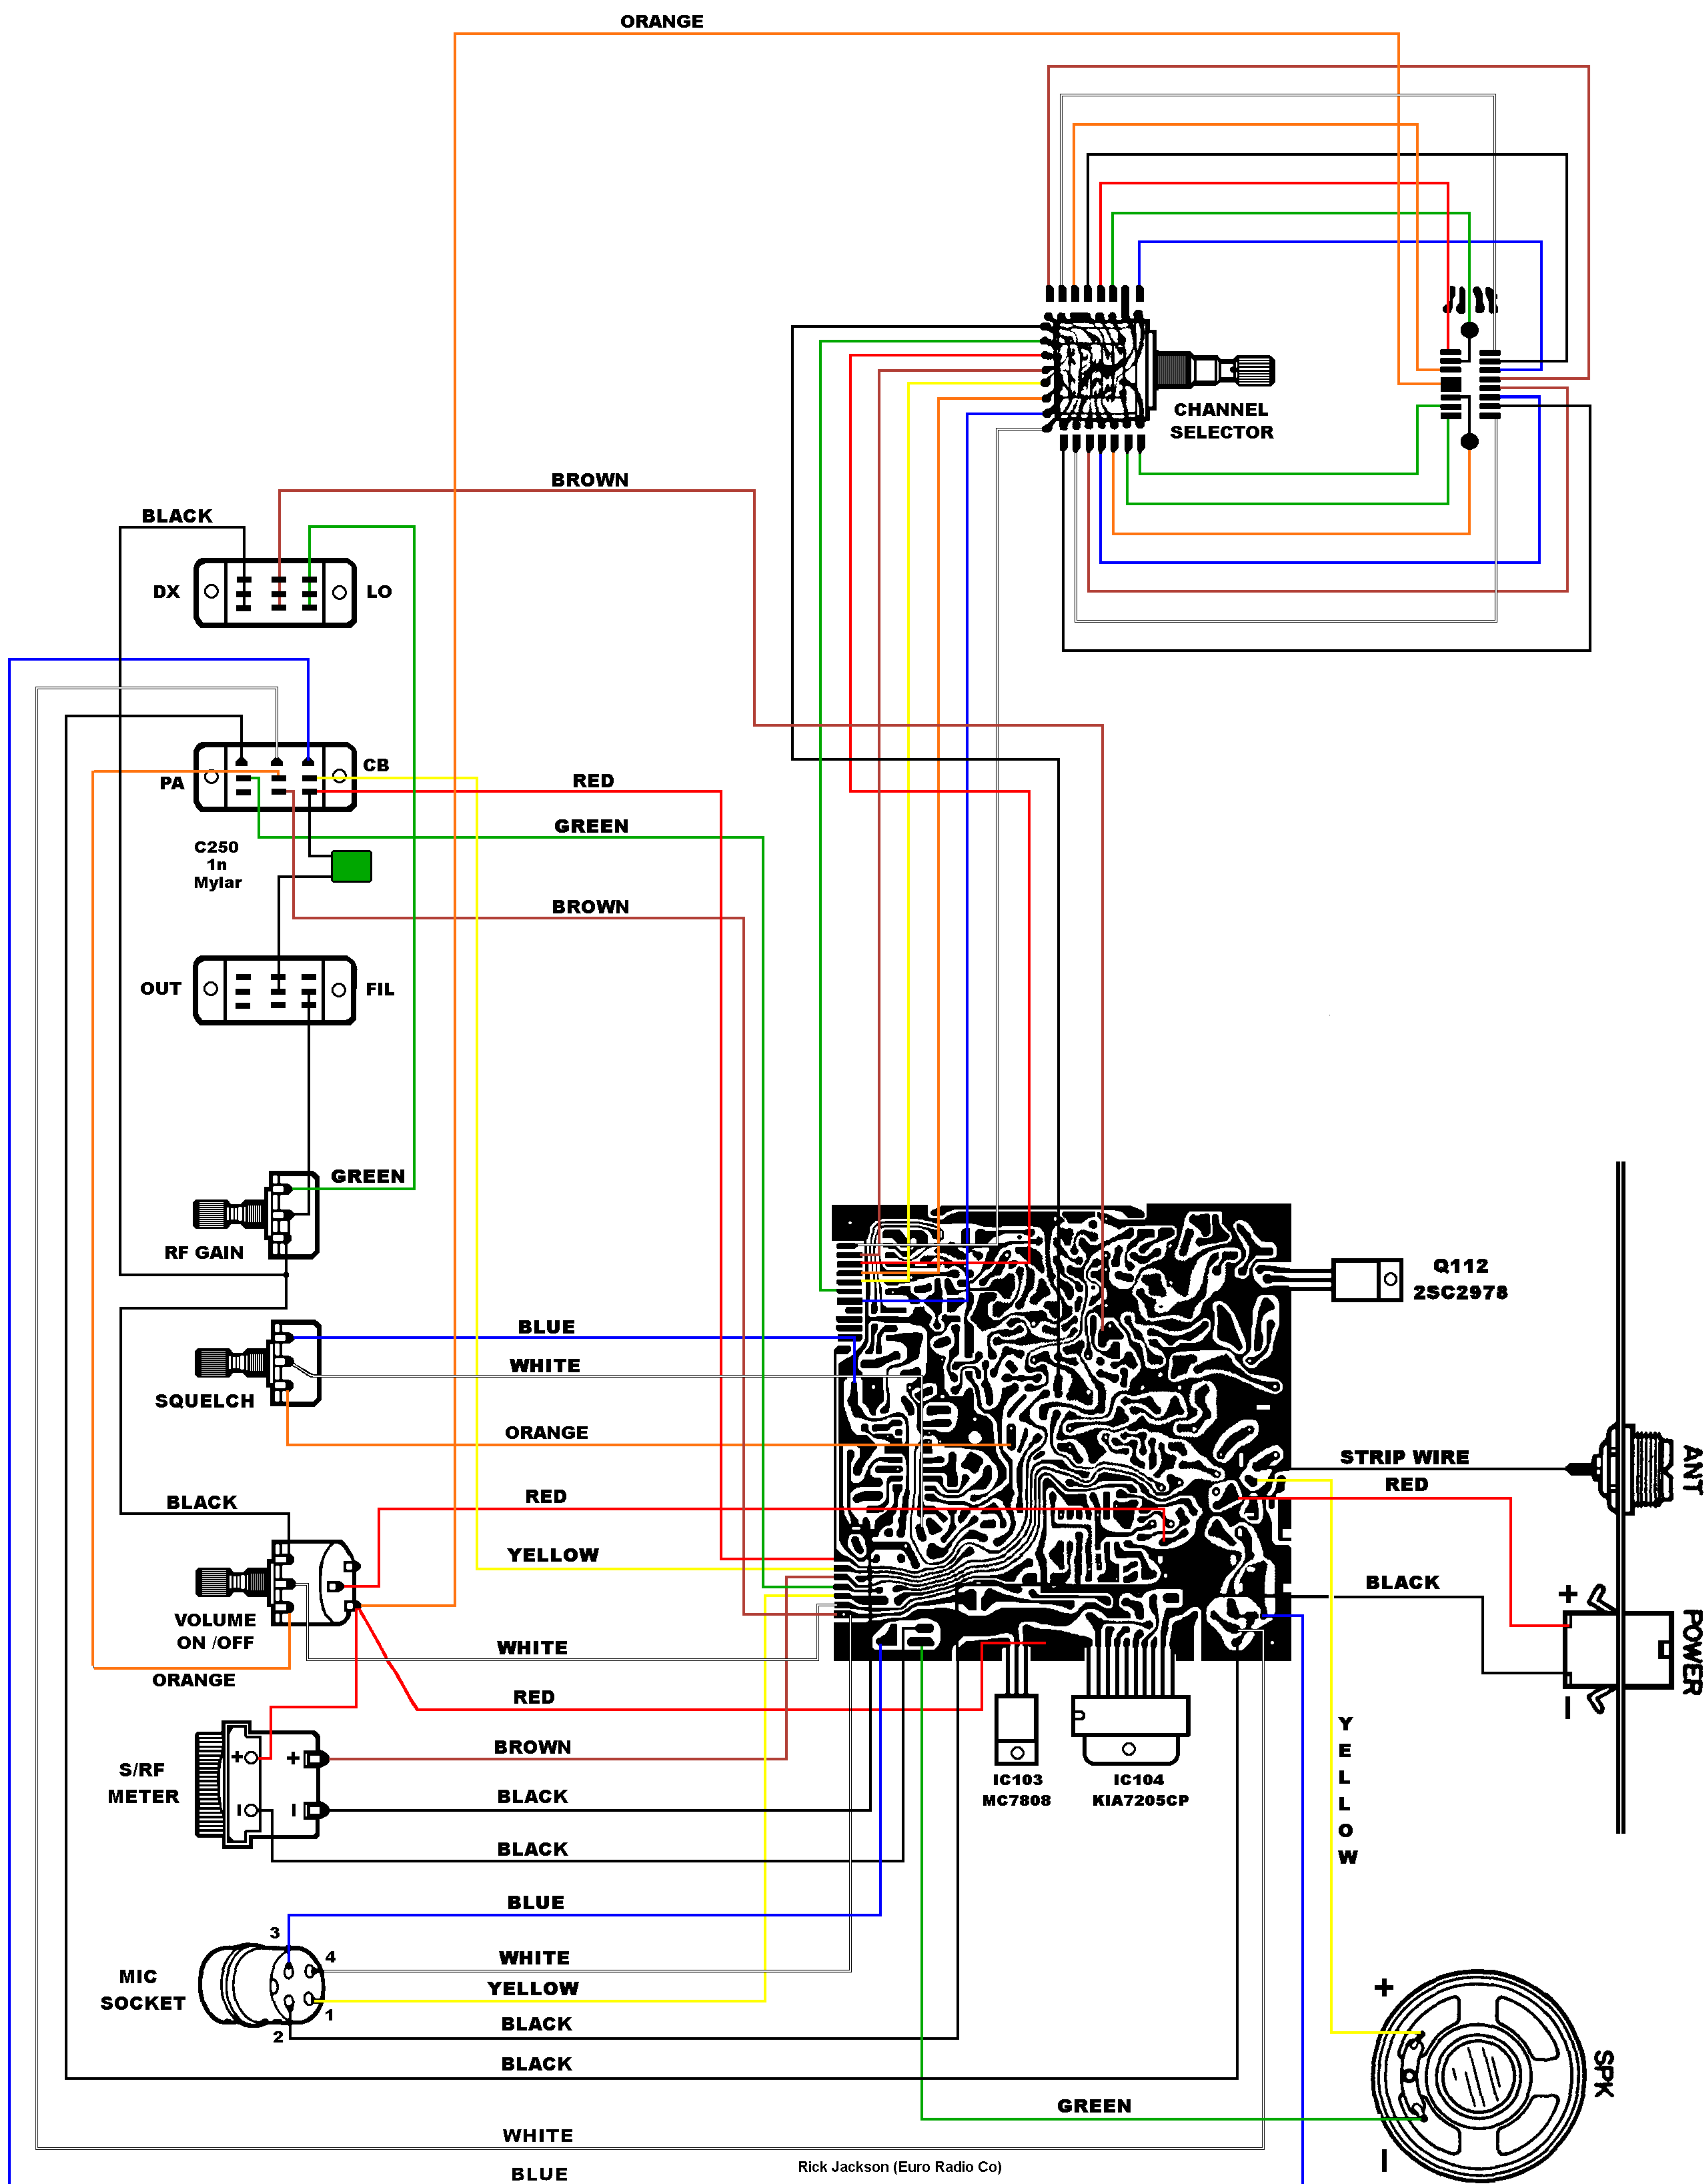

# MIDLAND 3001 Inter Connection Diagram

Rick Jackson (Euro Radio Co)