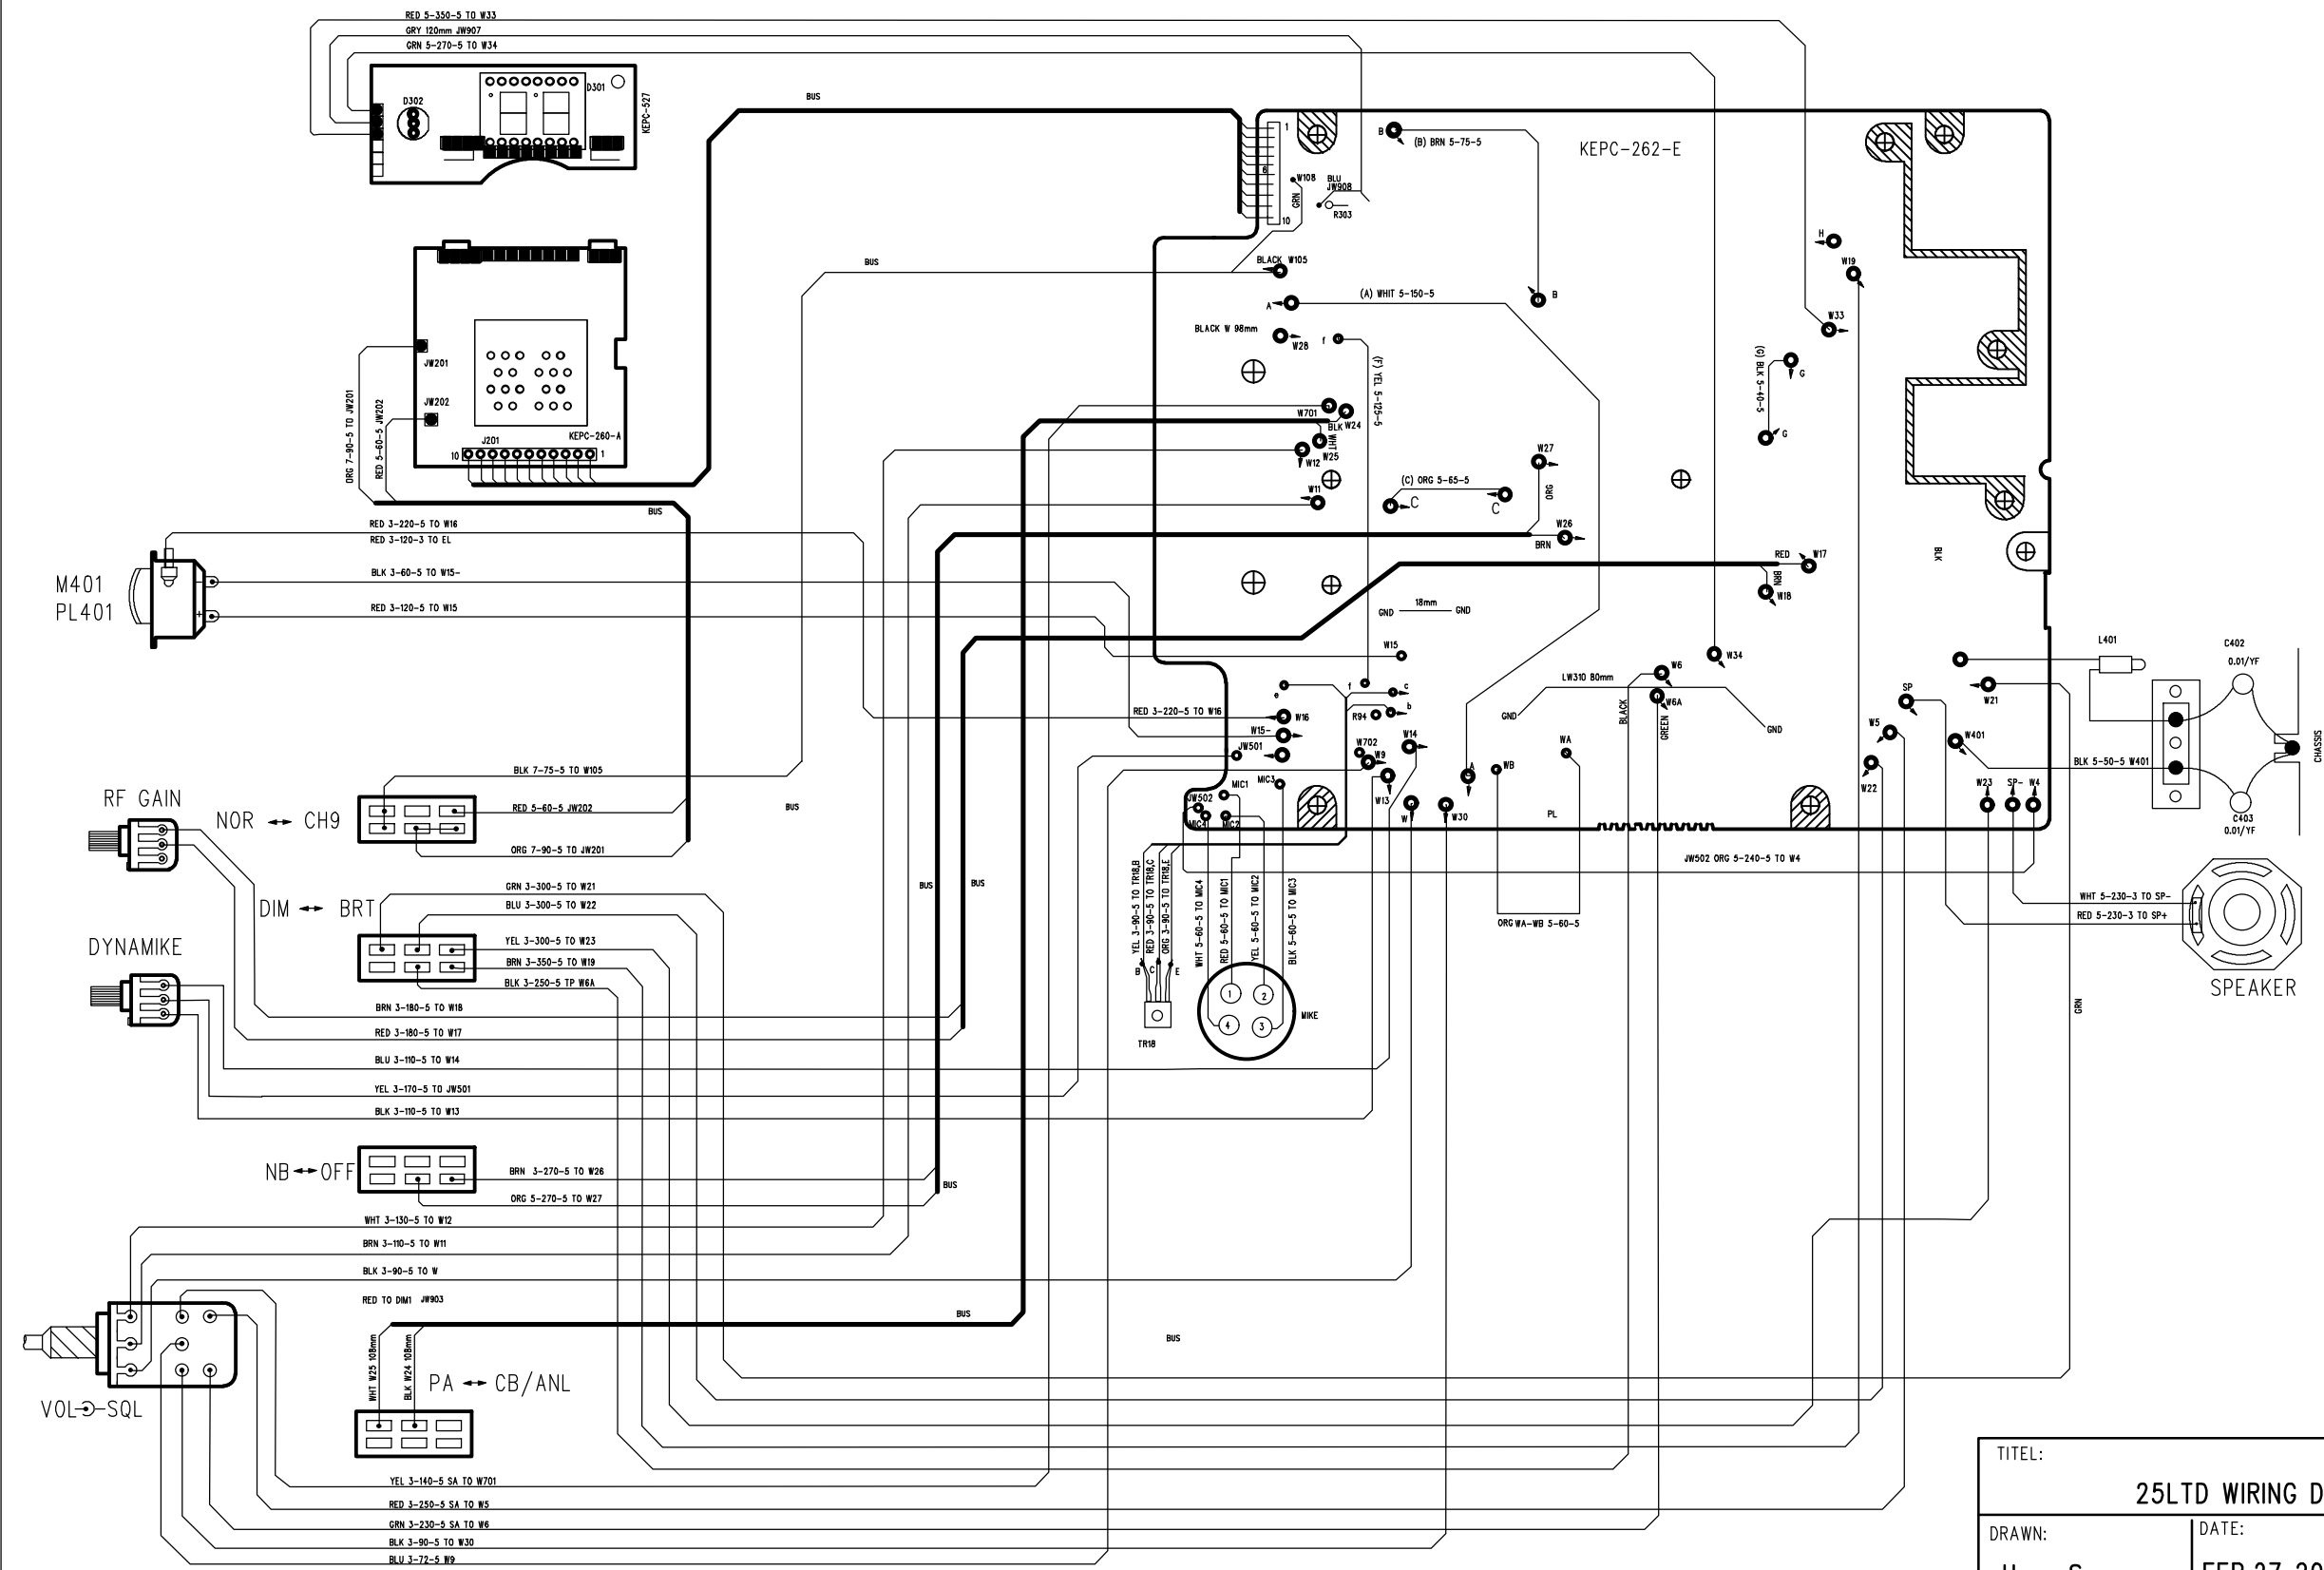

# CB 25LTD WIRING DIAGRAM

TITEL: <b>25LTD WIRING DIAGRAM</b>		
DRAWN: <b>Hero Song</b>	DATE: <b>FEB.27 2001</b>	REV: <b>A</b>
APPROVED:	DATE:	SHEET: <b>1 OF 1</b>

COMPANY: