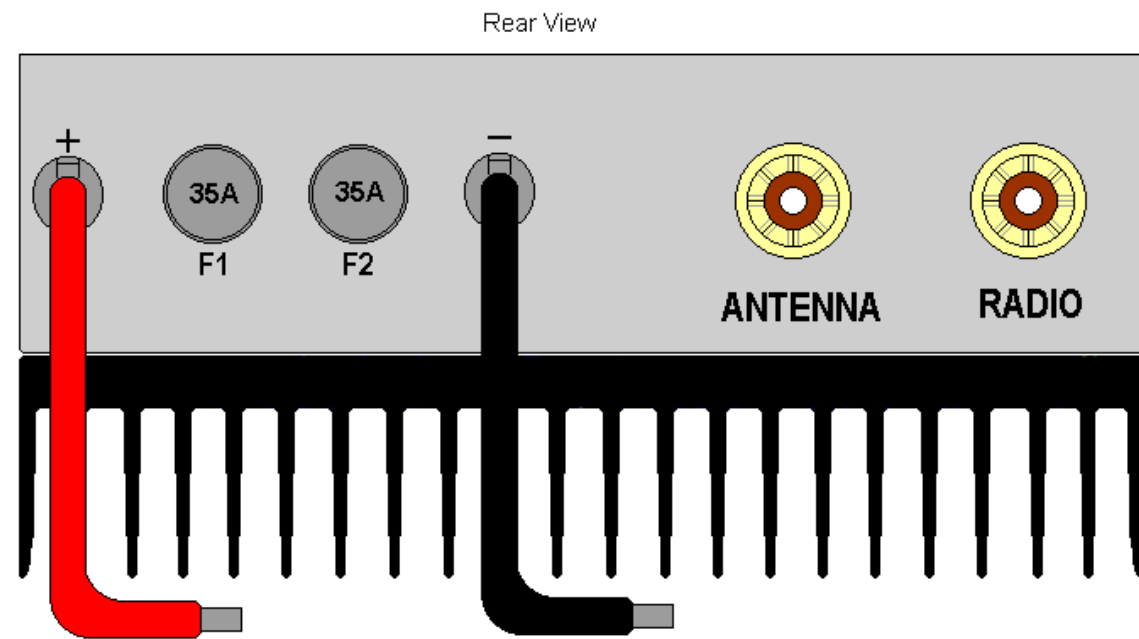

DX400 Front View

Texas Star DX600 Amp

CBTricks.com Rev. #1.0
 Copyright © 2005, CBTricks.com All Rights Reserved