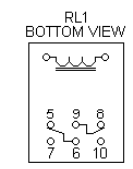

Q3-Q10
 2SC2290 DX 2400 "Pinball WC Special"
 2SC2879 DX 3200 "Viking 3"

C6, C17, C29, C40
 615pF DX 2400 "Pinball WC Special"
 820pF DX 3200 "Viking 3"

R5, R12, R22, R30
 1.5 ohm DX 2400 "Pinball WC Special"
 1.6 ohm DX 3200 "Viking 3"

RL1
 Aromat 12T-12V-9-H1
 Coil 12Vdc 185
 1A @ 125vac
 2A @ 26vdc

- NOTE:**
1. The wire colors used in this diagram will vary from the amp. Also the wire color will vary from amp to amp.
 2. The component type will vary from amp to amp see text for more information.