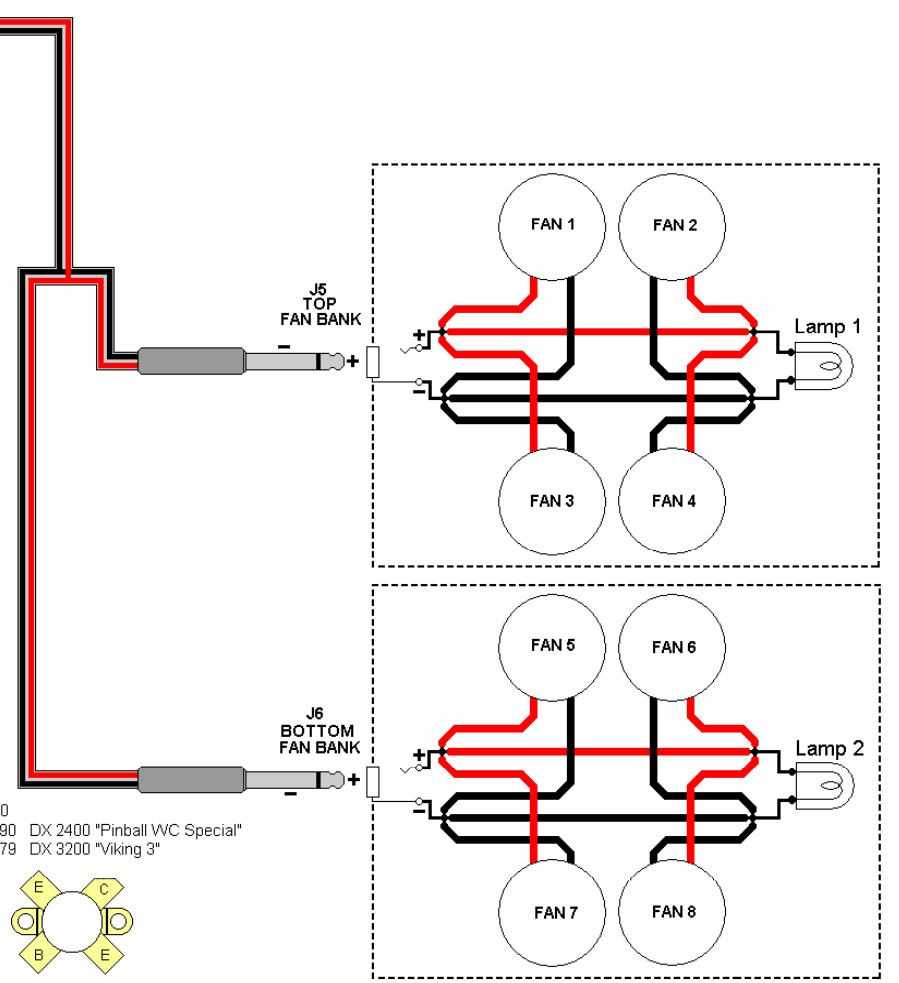

Q3-Q10
 2SC2290 DX 2400 "Pinball WC Special"
 2SC2879 DX 3200 "Viking 3"

C6, C17, C29, C40
 615pF DX 2400 "Pinball WC Special"
 820pF DX 3200 "Viking 3"

R5, R12, R22, R30
 1.5 ohm DX 2400 "Pinball WC Special"
 1.6 ohm DX 3200 "Viking 3"

RL1
 Aromat 12T-12V-9-H1
 Coil 12Vdc 185
 1A @ 125vac
 2A @ 26vdc

- NOTE:**
1. The wire colors used in this diagram will vary from the amp. Also the wire color will vary from amp to amp.
 2. The component type will vary from amp to amp see text for more information.