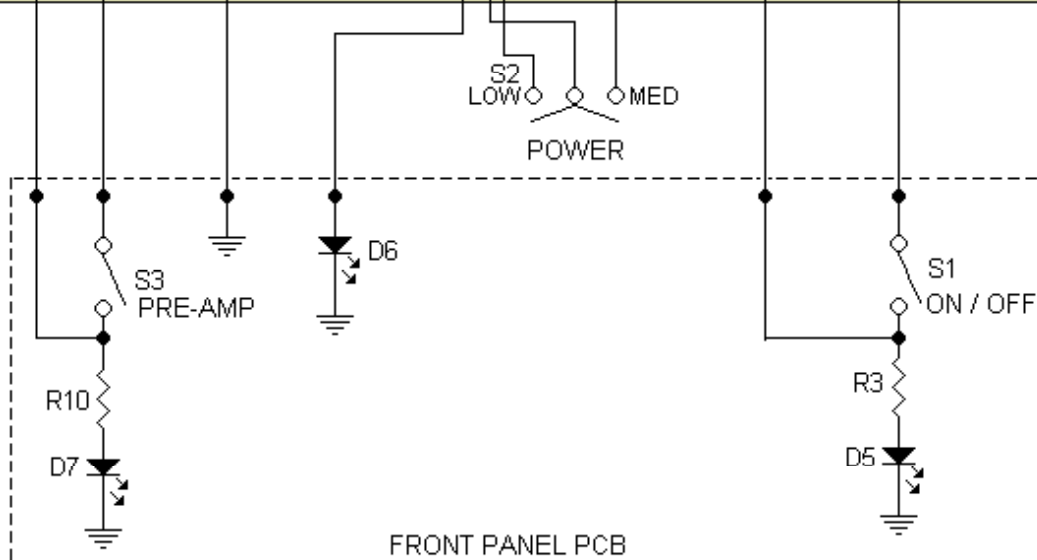

CBTricks.com
Copyright © 2003

- Top Traces
- Bottom Traces
- Connected to GND Plane on Bottom

Copyright © 2003, CBTricks.com All Rights Reserved
Rev. # 1.1

Palomar Blue Lightning